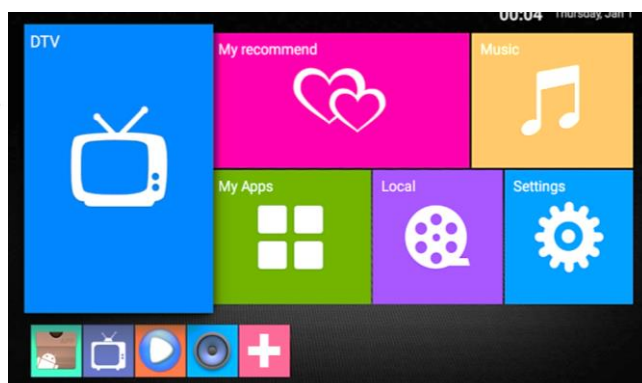

ЦИФРОВОЙ КОМБИНИРОВАННЫЙ РЕСИВЕР ADTV+T2+C

Model	ADTV+T\T2+C
Hardware	
CPU	Amlogic S905W Quad core ARM Cortex-A53 CPU up to 1.5GHz (DVFS)
GPU	Penta-core ARM Mali-450 GPU up to 750MHz+ (DFS)
Processing	Supports HDR10 and HLG HDR processing
RAM	DDRIII 1GB (Optional 2GB)
EMMC Flash	EMMC Flash 8GB (Optional 4GB,8GB,16GB,32GB)
WiFi	802.11 b/g/n
Bluetooth	NO (Bluetooth 4.0Optional)
HDMI	With CEC, HDR and HDCP 2.2, 4Kx2K@30fps max
SD Card (TF)	SD cards (up to 32GB)*1
USB HOST	2High speed USB 2.0,support USB DISK and USB HDD*4
1*RJ45	Ethernet:10/100M, standard RJ-45*1
SPDIF	SPDIF output*1
AV	AV CVBS AR AL output
IR	IR Infra Remote control
LED Indicator	Red LED Standby,Blue LED Run
DVB-T/T2 Demodulation	
DVB-T/T2	DVB_T2 System standard :ETSIEN 302 755
	Support MPLP
	Demodulation: QPSK,16QAM,64QAM or 256QAM
	Forward error correction rate 1/2,2/3,3/4.3/5,5/6
	Guard interval:1/4,19/256;1/8,19/128;1/16,1/32,1/128
	Bandwith 6/7/8MHz
	Input Frange range:54--860MHz Input Impedance:75
	Input Signal lvl: -84 dBm to 0 dBm(average power)